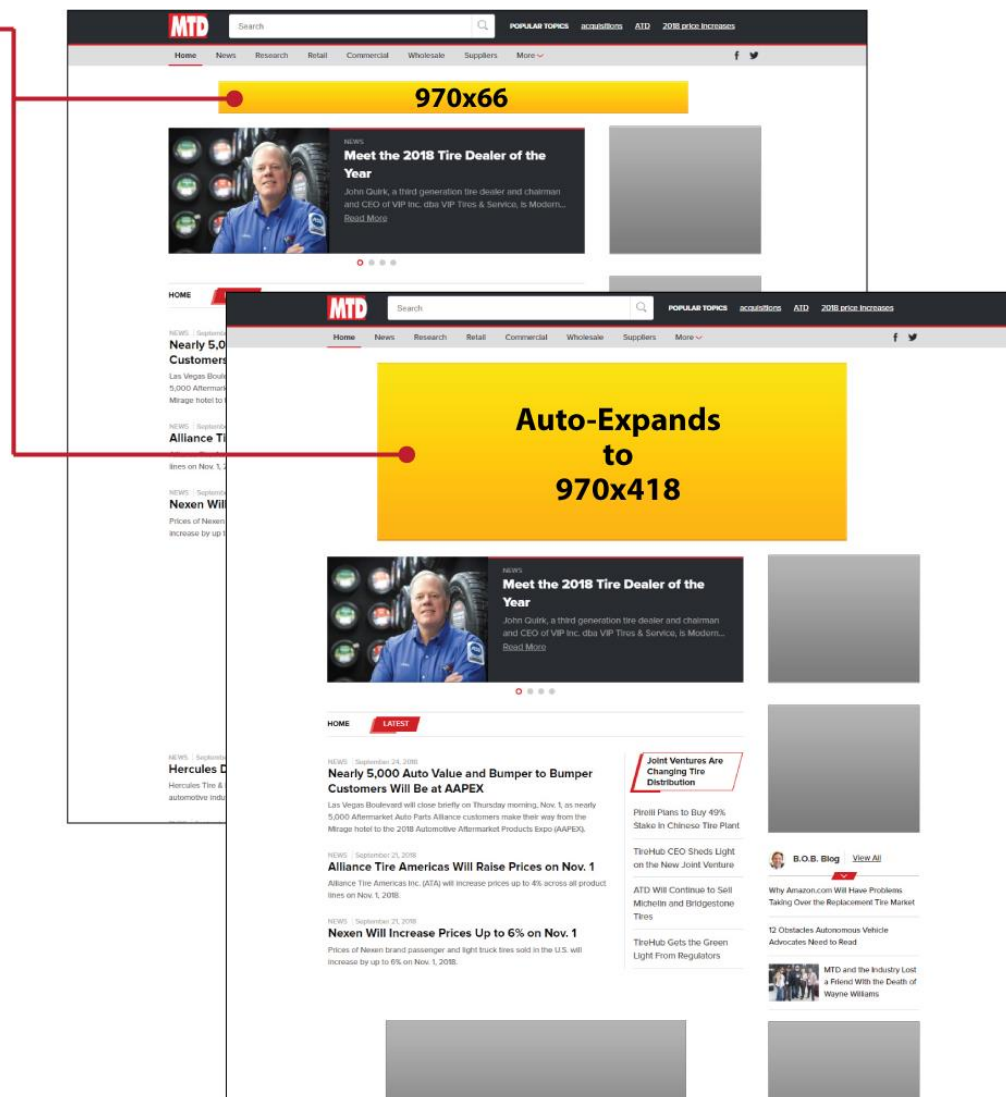

High Impact

PUSH-DOWN LEADERBOARD

This site-served rich media unit automatically expands from the top of the page for a highly impactful experience with excellent user engagement. 970x66 (small image) and 970x418 (expanded image)