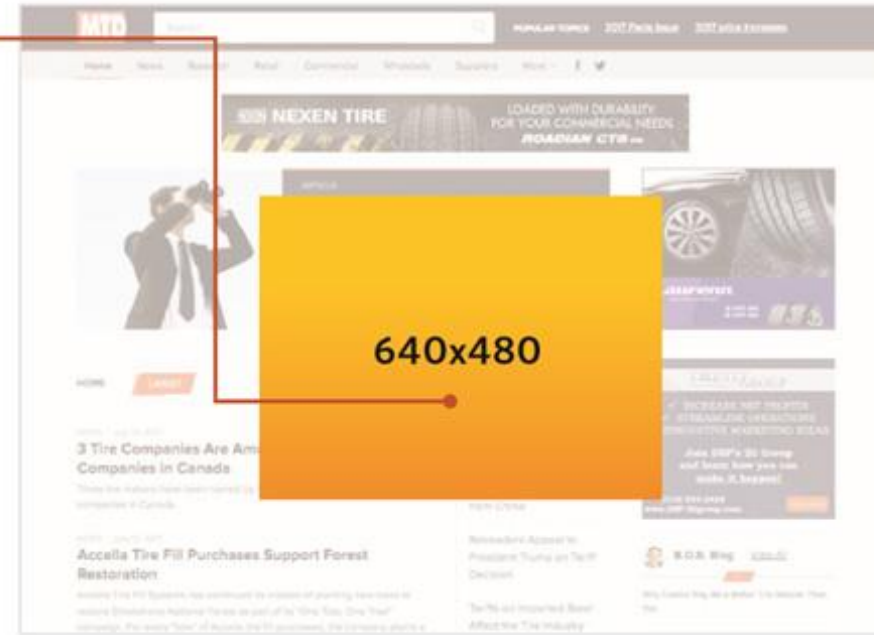

Banners can either be run of site or targeted to sections based on availability. 25,000 to 250,000 impressions available per month.

A. TOP LEADERBOARD
Size: 728x90
Rate: \$65 CPM

B. RIGHT RECTANGLE 1 & 2
Size: 300x250
Rate: \$60 CPM

C. RIGHT RECTANGLE 3 & 4
Size: 300x250
Rate: \$40 CPM

D. MIDDLE
Size: 300x250 or
600x250
Rate: \$50 CPM

E. LOWER LEADERBOARD
Size: 728x90
Rate: \$40 CPM

High Impact

PRESITIAL

Prestitials are well-known to be high impact and generate very high click rates. The prestitial displays an overlay for 15 seconds when a user goes to our site. Users are given the option to skip past the prestitial.

PAGE PEEL

Page peels engage a user in an interactive way. It starts as a page curl in the upper right corner of the page. When the curl is moused over, the page peels down to present a 500x500 clickable ad. Client provides material, or MTD can assist with creation of the ad. We track and report on hovers as well as clicks for this position.

SITE SKIN

Site skins make a dramatic impact by taking over the background of the page, with 300 pixels of the image showing on both sides of the screen. The site skin can be appear on all pages of the site for high impact. Site skins may appear differently based on computer screens and their settings. Consult with your sale rep for further details.